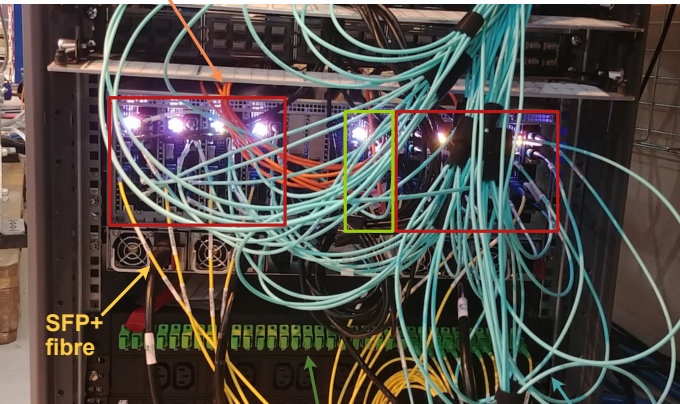

Control fibres

8x TELL40s

SODIN/SOL40

SFP+ fibre

PON splitter

Data fibres