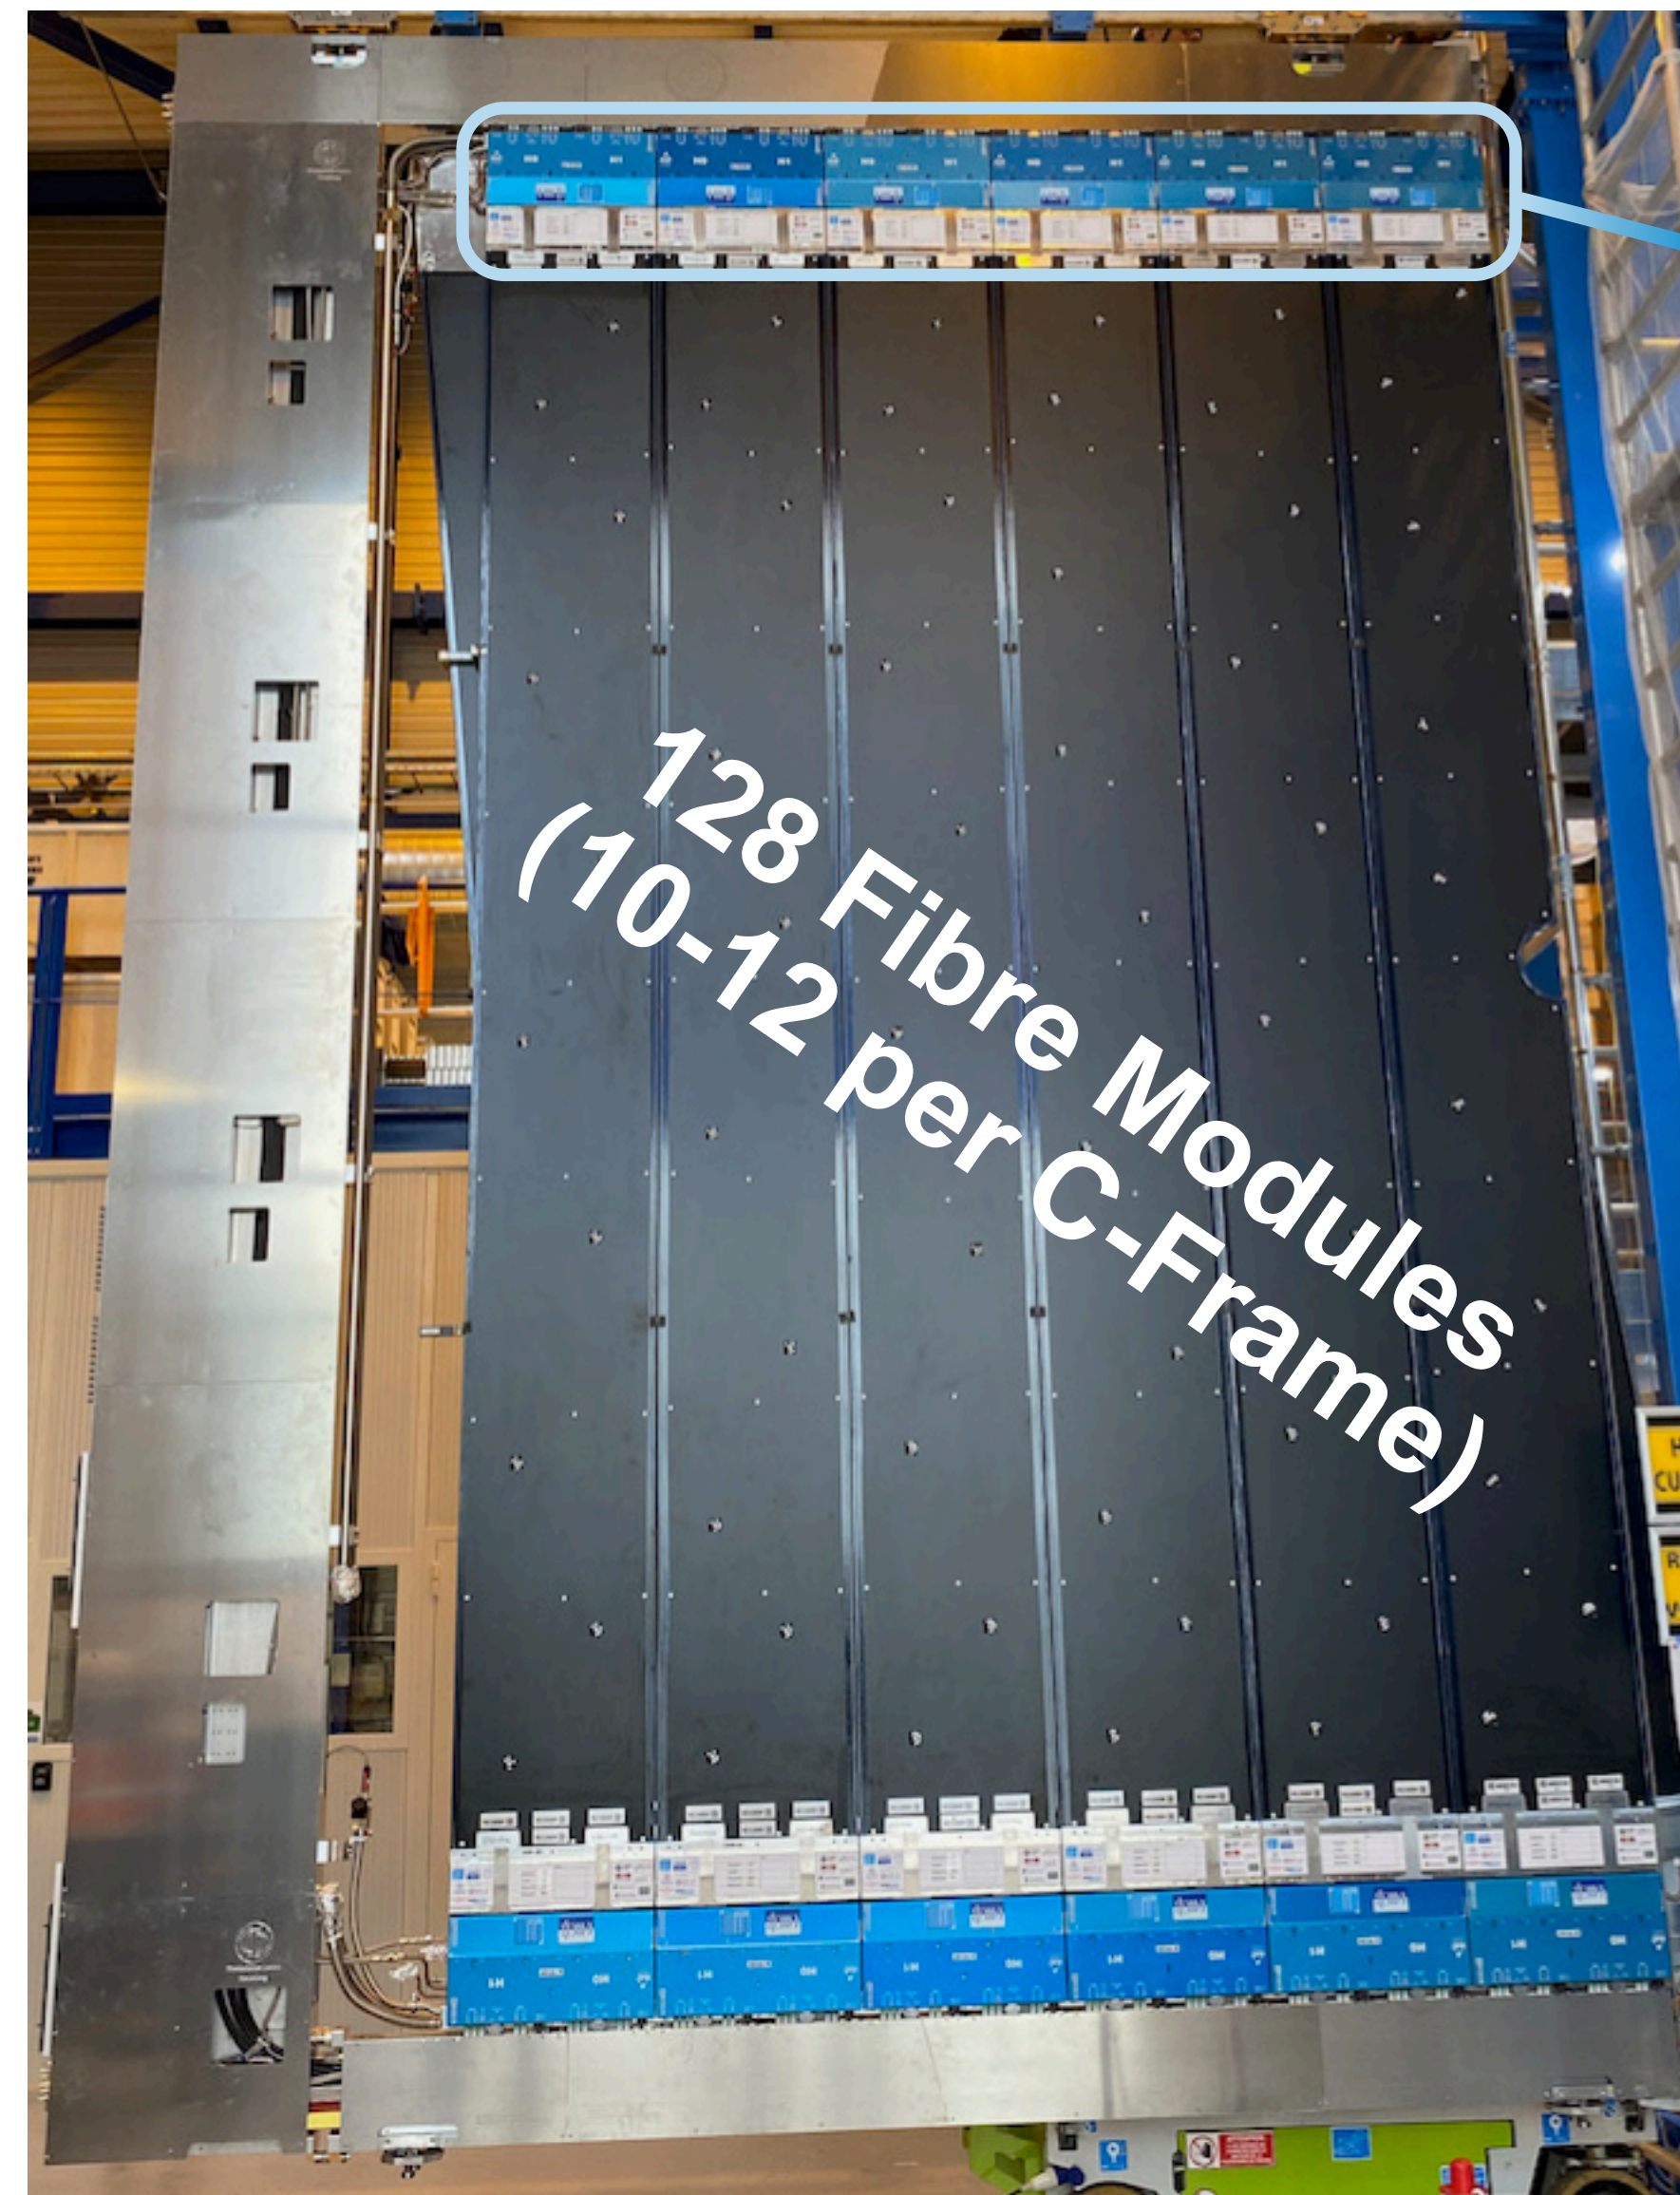

12 C-Frames

256 ROBs (20-24 per C-Frame)

↑ 4096 data links
↑↓ 512 control links