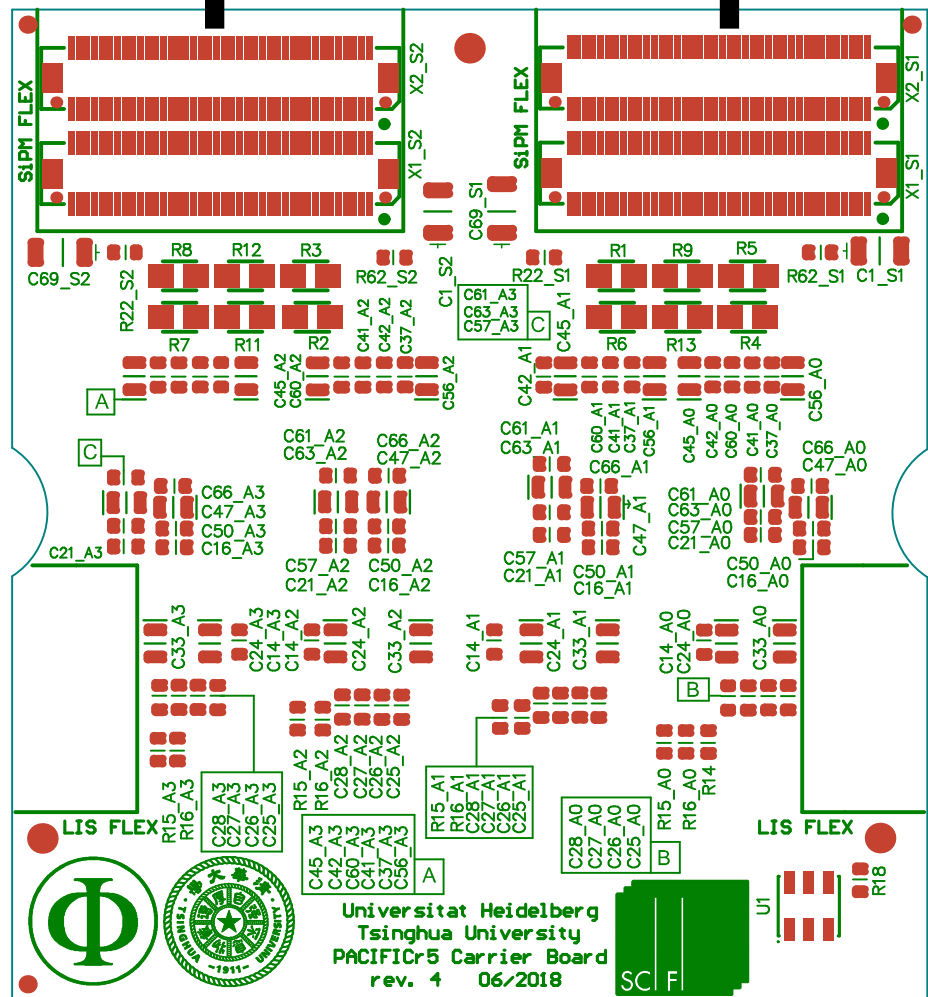

SiPM

Front view

SiPM

Back view

60mm

65mm

60mm